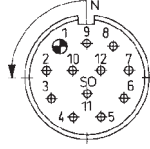

Connectors and tools

socketside

plugside

Pole chart

Plug-and-socket connector
 cable outlet straight, shielded
 Protection type IP 67
 order number: **RS-ST 4**

Plug-and-socket connector
 Cable outlet 90°, shielded
 Protection type IP 67
 Order number: **RS-ST 3**

Plug-and-socket connector
 Cable outlet straight
 Protection type IP 67
 PG 9 fitting
 Order number: **RS-ST 1**

Plug-and-socket connector
 Cable outlet 90°
 Protection type IP 67
 PG 9 fitting
 Order number: **RS-ST 2**

Installation wrench
 Order number: **RS-M 1**