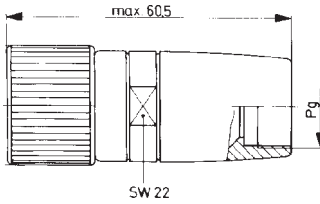

Connectors and tools

socketside

plugside

Pole chart

Plug-and-socket connector
 cable outlet straight, shielded
 Protection type IP 67
 order number: **RS-ST 4**

Plug-and-socket connector
 Cable outlet 90°, shielded
 Protection type IP 67
 Order number: **RS-ST 3**

Plug-and-socket connector
 Cable outlet straight
 Protection type IP 67
 PG 9 fitting
 Order number: **RS-ST 1**

Plug-and-socket connector
 Cable outlet 90°
 Protection type IP 67
 PG 9 fitting
 Order number: **RS-ST 2**