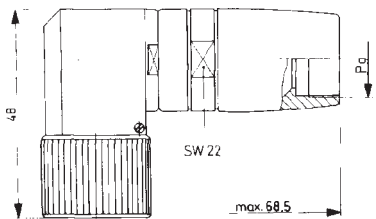

Connectors and tools

socketside

plugside

Pole chart

Plug-and-socket connector
 cable outlet straight, shielded
 Protection type IP 67
 order number: **RS-ST 4**

Plug-and-socket connector
 Cable outlet 90°, shielded
 Protection type IP 67
 Order number: **RS-ST 3**

Plug-and-socket connector
 Cable outlet straight
 Protection type IP 67
 PG 9 fitting
 Order number: **RS-ST 1**

Plug-and-socket connector
 Cable outlet 90°
 Protection type IP 67
 PG 9 fitting
 Order number: **RS-ST 2**