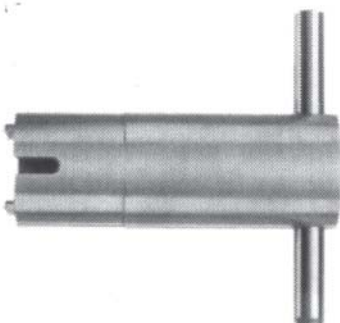

Connectors and tools

socketside

plugside

Pole chart

Plug-and-socket connector
 cable outlet straight, shielded
 Protection type IP 67
 order number: **RS-ST 4**

Plug-and-socket connector
 Cable outlet 90°, shielded
 Protection type IP 67
 Order number: **RS-ST 3**

Plug-and-socket connector
 Cable outlet straight
 Protection type IP 67
 PG 9 fitting
 Order number: **RS-ST 1**

Plug-and-socket connector
 Cable outlet 90°
 Protection type IP 67
 PG 9 fitting
 Order number: **RS-ST 2**

Installation wrench
 Order number: **RS-M 1**