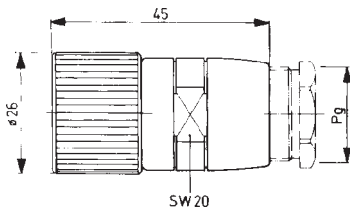

Connectors and tools

socketside

plugside

Pole chart

Plug-and-socket connector
 cable outlet straight, shielded
 Protection type IP 67
 order number: **RS-ST 4**

Plug-and-socket connector
 Cable outlet 90°, shielded
 Protection type IP 67
 Order number: **RS-ST 3**

Plug-and-socket connector
 Cable outlet straight
 Protection type IP 67
 PG 9 fitting
 Order number: **RS-ST 1**

Plug-and-socket connector
 Cable outlet 90°
 Protection type IP 67
 PG 9 fitting
 Order number: **RS-ST 2**