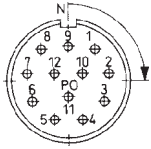

Connectors and tools

socketside

plugside

Pole chart

Plug-and-socket connector
 cable outlet straight, shielded
 Protection type IP 67
 order number: **RS-ST 4**

Plug-and-socket connector
 Cable outlet 90°, shielded
 Protection type IP 67
 Order number: **RS-ST 3**

Plug-and-socket connector
 Cable outlet straight
 Protection type IP 67
 PG 9 fitting
 Order number: **RS-ST 1**

Plug-and-socket connector
 Cable outlet 90°
 Protection type IP 67
 PG 9 fitting
 Order number: **RS-ST 2**

Installation wrench
 Order number: **RS-M 1**