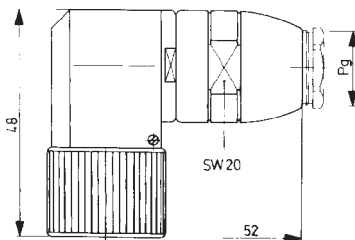

Connectors and tools

socketside

plugside

Pole chart

Plug-and-socket connector
 cable outlet straight, shielded
 Protection type IP 67
 order number: **RS-ST 4**

Plug-and-socket connector
 Cable outlet 90°, shielded
 Protection type IP 67
 Order number: **RS-ST 3**

Plug-and-socket connector
 Cable outlet straight
 Protection type IP 67
 PG 9 fitting
 Order number: **RS-ST 1**

Plug-and-socket connector
 Cable outlet 90°
 Protection type IP 67
 PG 9 fitting
 Order number: **RS-ST 2**